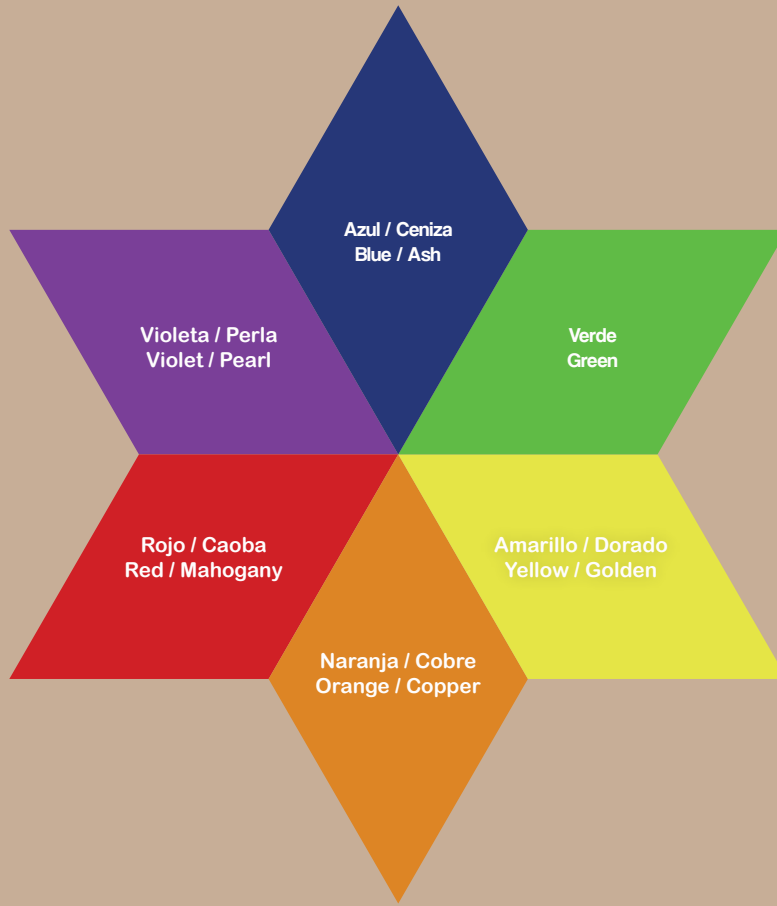

**K89**  
HAIR EXPERT

**KC**  
**hyaluronic**

Low Ammonia Content  
PPD Free  
With Hyaluronic Acid

**Tonos Naturales ( bases )**  
**/ Natural Shades ( bases )**

|                      |                   |  |
|----------------------|-------------------|--|
| 1 - Negro            | Black             |  |
| 3 - Castaño Oscuro   | Dark Brown        |  |
| 4 - Castaño Medio    | Medium Brown      |  |
| 5 - Castaño Claro    | Light Brown       |  |
| 6 - Rubio Oscuro     | Dark Blonde       |  |
| 7 - Rubio Medio      | Medium Blonde     |  |
| 8 - Rubio Claro      | Light Blonde      |  |
| 9 - Rubio Muy Claro  | Very Light Blonde |  |
| 10 - Rubio Clarísimo | Lightest Blonde   |  |
| 12 - Superaclarantes | Highlift          |  |

**Matices / Hues ( undertones )**

|            |    |            |
|------------|----|------------|
| Natural    | 0  | Natural    |
| Extra Frío | 0C | Extra Cold |
| Ceniza     | 1  | Ash        |
| Perla      | 2  | Pearl      |
| Dorado     | 3  | Gold       |
| Cobre      | 4  | Copper     |
| Caoba      | 5  | Mahogany   |
| Rojo       | 6  | Red        |
| Violeta    | 7  | Violet     |
| Chocolate  | 8  | Chocolate  |

# kc hyaluronic

The background is a solid light brown color. Overlaid on this are several thin, white, continuous lines that form abstract, flowing shapes, resembling a stylized hair or a calligraphic flourish. These lines are scattered across the page, with some forming loops and others extending across the width of the image.