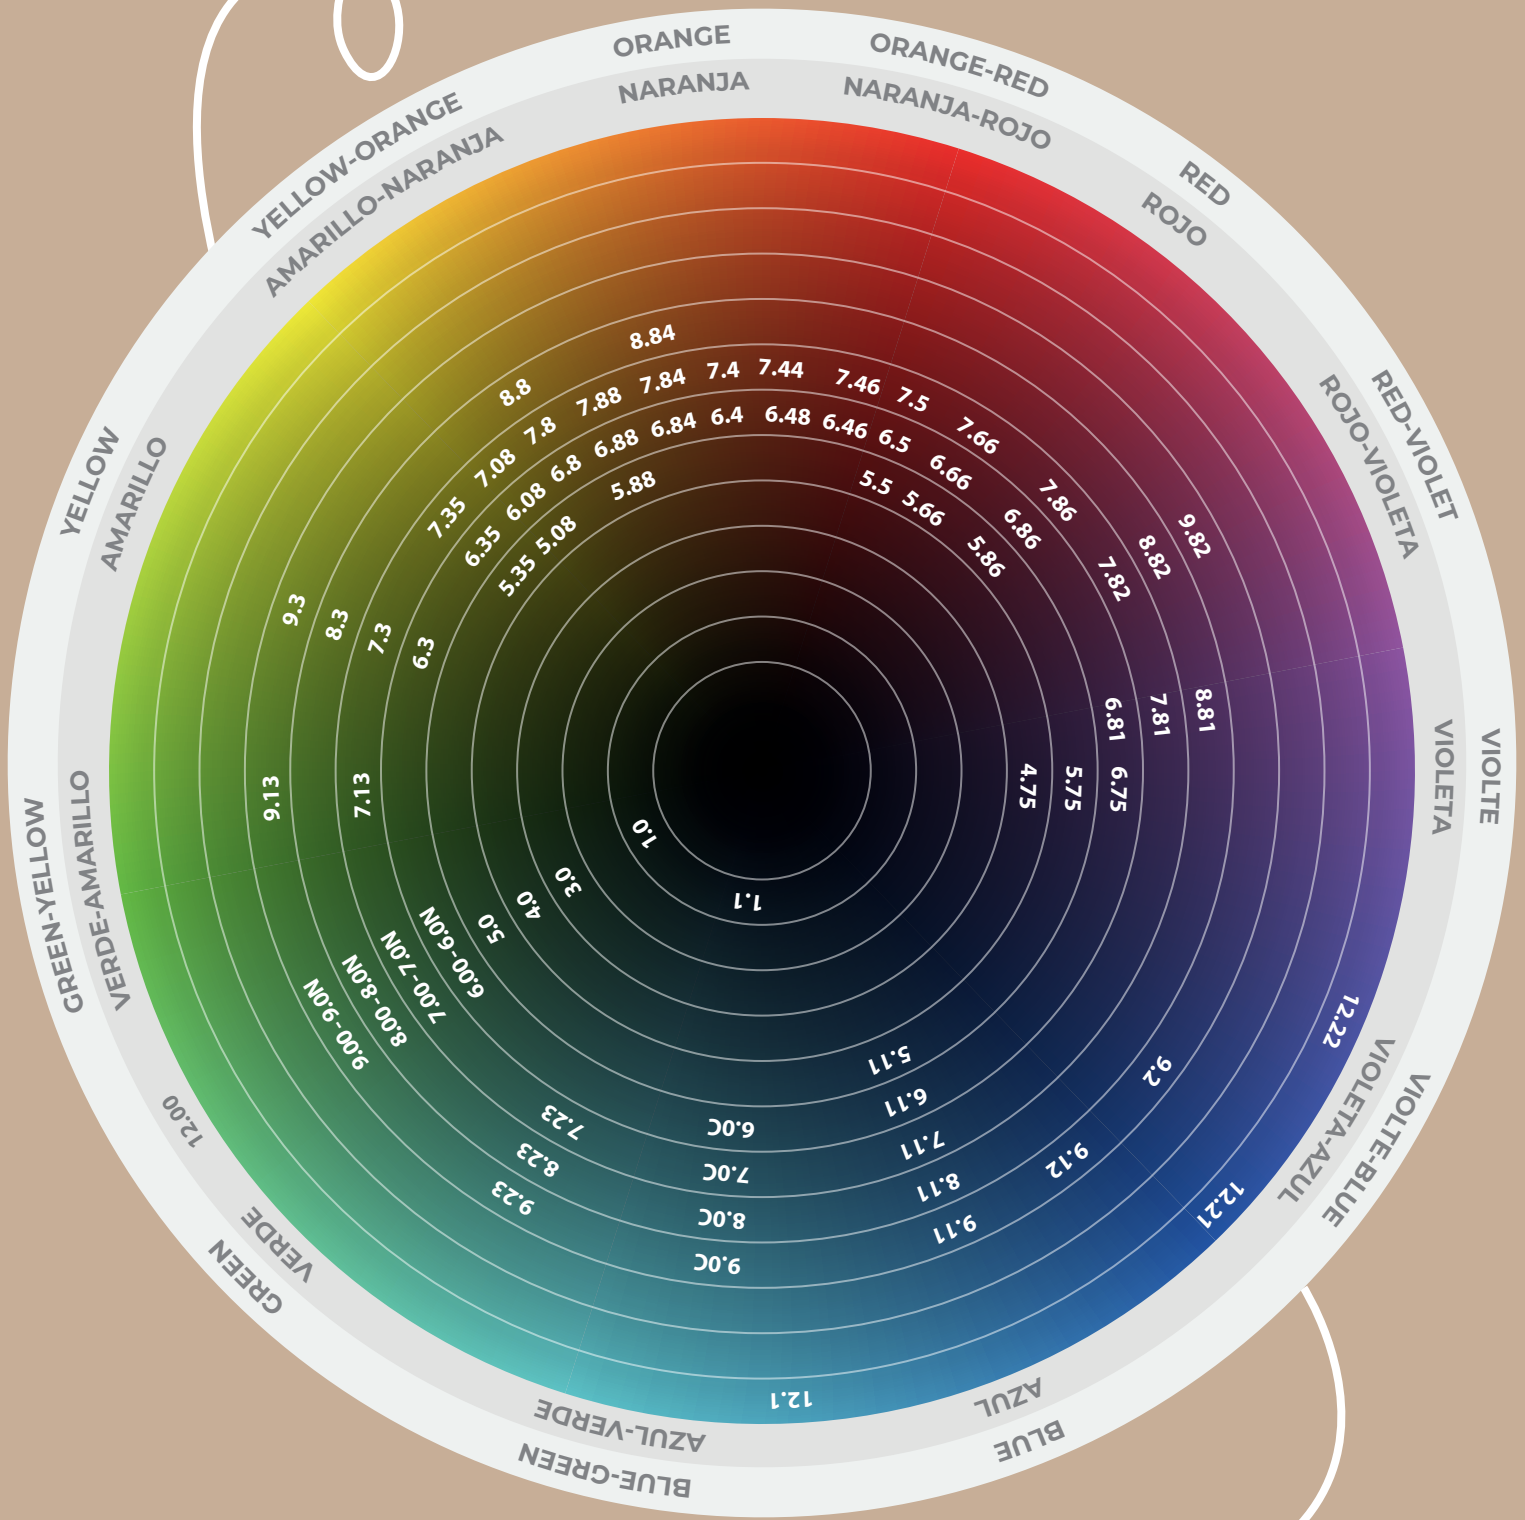

5.5  
Castaño Claro Caoba  
Light Brown Mahogany

6.5  
Rubio Oscuro Caoba  
Dark Blonde Mahogany

7.5  
Rubio Medio Caoba  
Medium Blonde Mahogany

5.86  
Castaño Claro Chocolate Rojizo  
Light Brown Chocolate Red

6.86  
Rubio Oscuro Chocolate Rojizo  
Dark Blonde Chocolate Red

5.66  
Castaño Claro Rojo Intenso  
Light Brown Intense Red

6.66  
Rubio Oscuro Rojo Intenso  
Dark Blonde Intense Red

7.66  
Rubio Medio Rojo Intenso  
Medium Blonde Intense Red

4.75  
Castaño Medio Violeta Caoba  
Medium Brown Violet Mahogany

5.75  
Castaño Claro Violeta Caoba  
Light Brown Violet Mahogany

6.75  
Rubio Oscuro Violeta Caoba  
Dark Blonde Violet Mahogany

**kc**  
hyaluronic  
hair color

# kc hyaluronic

The background is a solid light brown color. Overlaid on this are several thin, white, continuous lines that form abstract, flowing shapes, resembling a stylized hair or a calligraphic flourish. These lines are scattered across the page, with some forming loops and others extending across the width of the image.